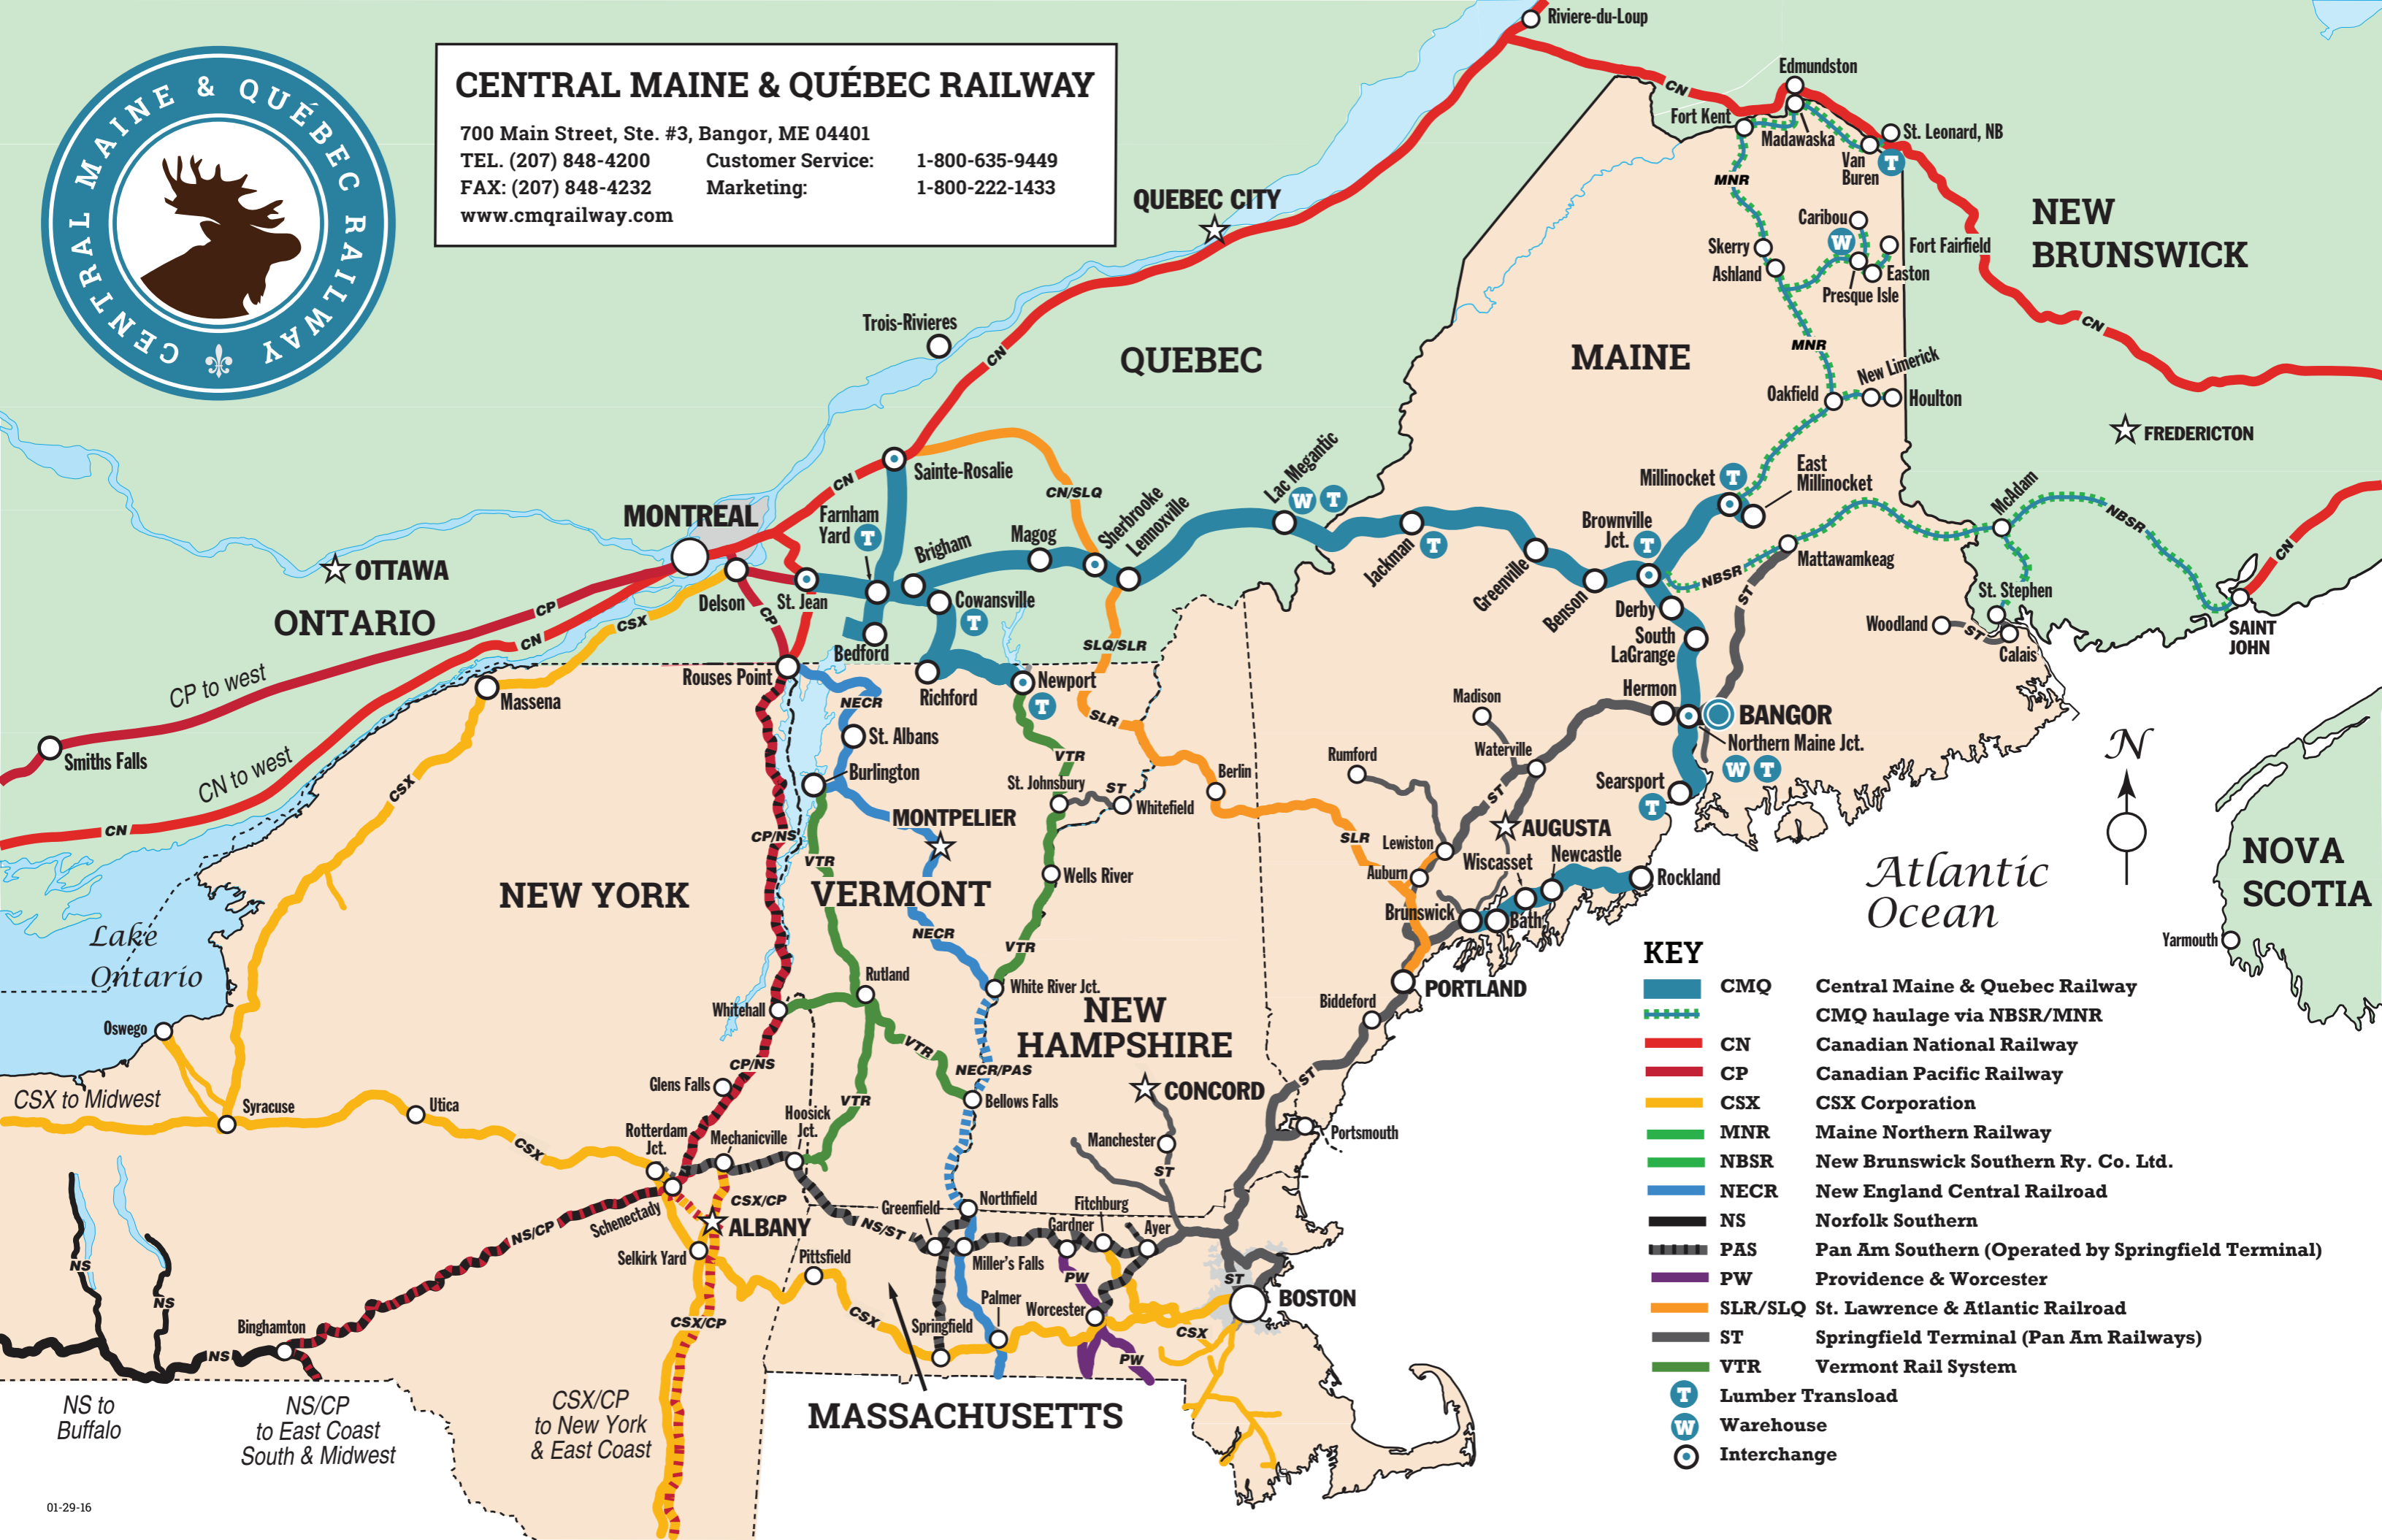

# CENTRAL MAINE & QUÉBEC RAILWAY

700 Main Street, Ste. #3, Bangor, ME 04401  
 TEL. (207) 848-4200 Customer Service: 1-800-635-9449  
 FAX: (207) 848-4232 Marketing: 1-800-222-1433  
 www.cmqrailway.com

KEY	
	CMQ Central Maine & Québec Railway
	CMQ haulage via NBSR/MNR
	CN Canadian National Railway
	CP Canadian Pacific Railway
	CSX CSX Corporation
	MNR Maine Northern Railway
	NBSR New Brunswick Southern Ry. Co. Ltd.
	NECR New England Central Railroad
	NS Norfolk Southern
	PAS Pan Am Southern (Operated by Springfield Terminal)
	PW Providence & Worcester
	SLR/SLQ St. Lawrence & Atlantic Railroad
	ST Springfield Terminal (Pan Am Railways)
	VTR Vermont Rail System
	Lumber Transload
	Warehouse
	Interchange